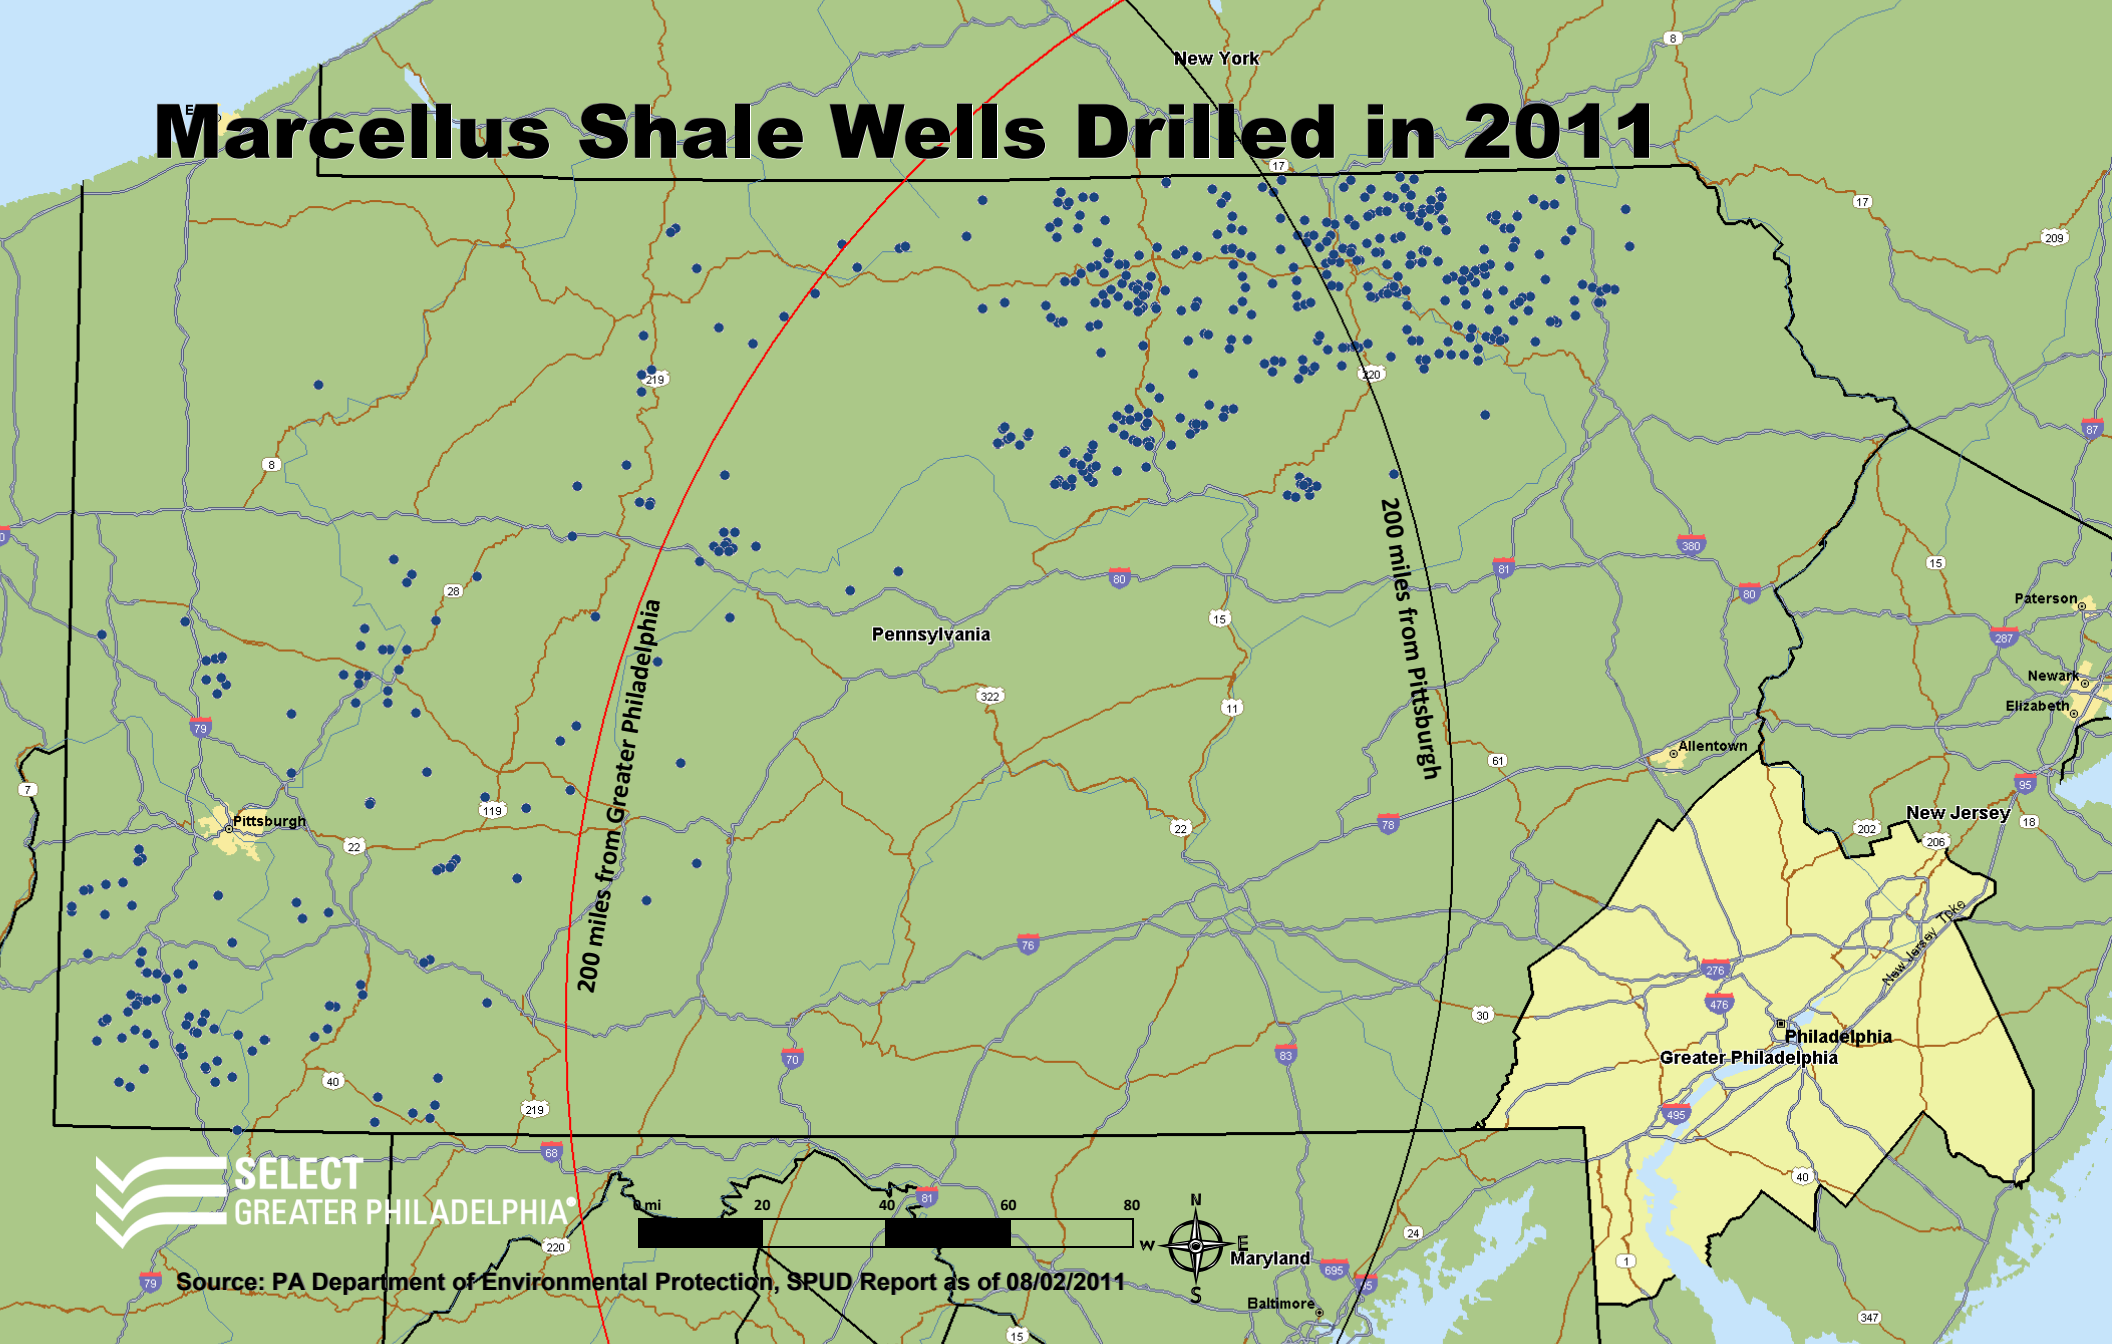

# Marcellus Shale Wells Drilled in 2011

Source: PA Department of Environmental Protection, SPUD Report as of 08/02/2011